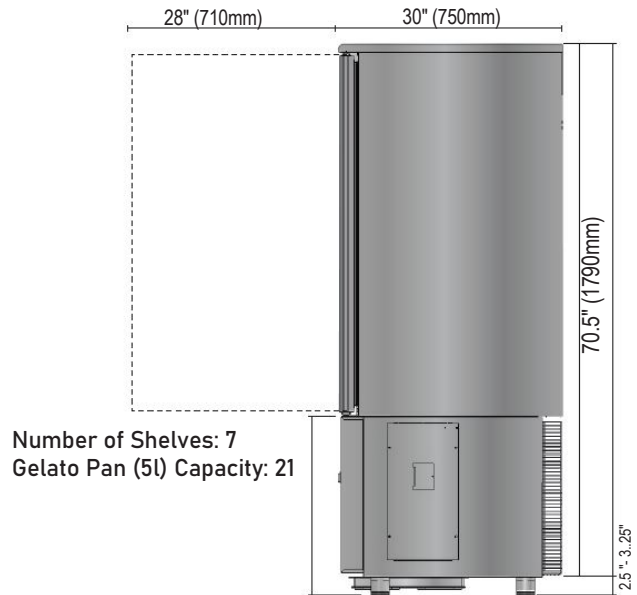

Technical Specifications

TD03

TD06

TD12

TD15

TD 20

Interior Width and Depth (All Models)

Technical Specifications

Temperature Control Probe
(Standard)

Castor Wheels
(Standard)

Shelving
(Standard)

Adjustable Feet Add 2.5-3.5 Inches to Height*

LEXUS BLAST FREEZER/ BLAST CHILLER - TECHNICAL SPECIFICATIONS

Type	Model	Temp. Range	# of Shelves	# of 5L Gelato Pan Reserve	Width	Height	Depths	Electrical Requirements
Digital	TD03D	-0.4/-40° F	1	3	29.5" (750mm)	29.5" (750mm)	29" (740mm)	220V/1Phase/60Hz/5Amps
	TD06D	-0.4/-40° F	5	6	29.5" (750mm)	34.25" (870mm)	29" (740mm)	220V/1Phase/60Hz/8Amps
	TD12D	-0.4/-40° F	10	12	29.5" (750mm)	51.25" (1300mm)	29" (740mm)	220V/1Phase/60Hz/10Amps
	TD15D	-0.4/-40° F	15	21	29.5" (750mm)	51.25" (1300mm)	29" (740mm)	400V/3Phase/60Hz/10Amps
	TD20D	-0.4/-40° F	20	27	29.5" (750mm)	51.25" (1300mm)	29" (740mm)	400V/3Phase/60Hz/10Amps