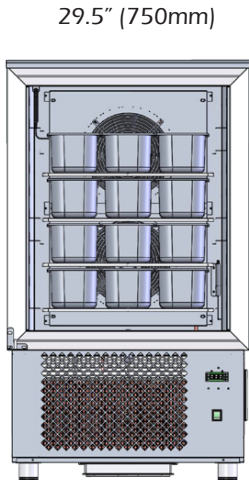

Technical Specifications

TD03

TD06

TD12

TD15

TD 20

Interior Width and Depth (All Models)

Technical Specifications

Gelato

TD03

TD06

TD12

TD15

TD20

LEXUS SERIES BLAST FREEZER - Technical Specifications

Accessories:

Temperature Control Probe
(Standard)

Castor Wheels
(Standard)

Shelving
(Standard)

Adjustable Feet Add 2.5-3.5 Inches to Height*

LEXUS BLAST FREEZER/ BLAST CHILLER - TECHNICAL SPECIFICATIONS

Type	Model	Temp. Range	# of Shelves	# of 5L Gelato Pan Reserve	Width	Height	Depths	Electrical Requirements
Digital	TD03D	-0.4/-40° F	1	3	29.5" (750mm)	29.5" (750mm)	29" (740mm)	220V/1Phase/60Hz/5Amps
	TD06D	-0.4/-40° F	5	6	29.5" (750mm)	34.25" (870mm)	29" (740mm)	220V/1Phase/60Hz/8Amps
	TD12D	-0.4/-40° F	10	12	29.5" (750mm)	51.25" (1300mm)	29" (740mm)	220V/1Phase/60Hz/10Amps
	TD15D	-0.4/-40° F	15	21	29.5" (750mm)	51.25" (1300mm)	29" (740mm)	400V/3Phase/60Hz/10Amps
	TD20D	-0.4/-40° F	20	27	29.5" (750mm)	51.25" (1300mm)	29" (740mm)	400V/3Phase/60Hz/10Amps