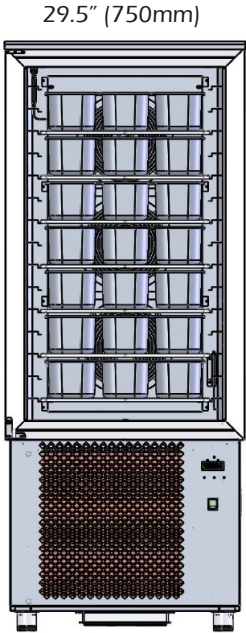

Technical Specifications

TD03

TD06

TD12

TD15

TD 20

Interior Width and Depth (All Models)

Technical Specifications

Gelato

TD03

TD06

TD12

TD15

TD20

LEXUS SERIES BLAST FREEZER - Technical Specifications

Accessories:

Temperature Control Probe
(Standard)

Castor Wheels
(Standard)

Shelving
(Standard)

Adjustable Feet Add 2.5-3.5 Inches to Height*

LEXUS BLAST FREEZER/ BLAST CHILLER - TECHNICAL SPECIFICATIONS

Type	Model	Temp. Range	# of Shelves	# of 5L Gelato Pan Reserve	Width	Height	Depths	Electrical Requirements
Digital	TD03D	-0.4/-40° F	1	3	29.5" (750mm)	29.5" (750mm)	29" (740mm)	220V/1Phase/60Hz/5Amps
	TD06D	-0.4/-40° F	5	6	29.5" (750mm)	34.25" (870mm)	29" (740mm)	220V/1Phase/60Hz/8Amps
	TD12D	-0.4/-40° F	10	12	29.5" (750mm)	51.25" (1300mm)	29" (740mm)	220V/1Phase/60Hz/10Amps
	TD15D	-0.4/-40° F	15	21	29.5" (750mm)	51.25" (1300mm)	29" (740mm)	400V/3Phase/60Hz/10Amps
	TD20D	-0.4/-40° F	20	27	29.5" (750mm)	51.25" (1300mm)	29" (740mm)	400V/3Phase/60Hz/10Amps