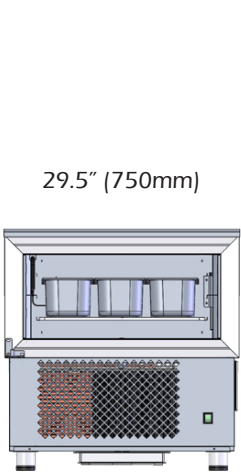

Technical Specifications

Gelato

TD03