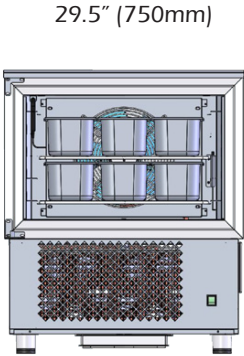

Technical Specifications

TD03

TD06

TD12

TD15

TD 20

Interior Width and Depth (All Models)

Technical Specifications

Gelato

TD03

TD06

TD12

TD15

TD20

LEXUS SERIES BLAST FREEZER - Technical Specifications

Accessories:

Temperature Control Probe
(Standard)

Castor Wheels
(Standard)

Shelving
(Standard)

Adjustable Feet Add 2.5-3.5 Inches to Height*

LEXUS BLAST FREEZER/ BLAST CHILLER - TECHNICAL SPECIFICATIONS

Type	Model	Temp. Range	# of Shelves	# of 5L Gelato Pan Reserve	Width	Height	Depths	Electrical Requirements
Digital	TD03D	-0.4/-40° F	1	3	29.5" (750mm)	29.5" (750mm)	29" (740mm)	220V/1Phase/60Hz/5Amps
	TD06D	-0.4/-40° F	5	6	29.5" (750mm)	34.25" (870mm)	29" (740mm)	220V/1Phase/60Hz/8Amps
	TD12D	-0.4/-40° F	10	12	29.5" (750mm)	51.25" (1300mm)	29" (740mm)	220V/1Phase/60Hz/10Amps
	TD15D	-0.4/-40° F	15	21	29.5" (750mm)	51.25" (1300mm)	29" (740mm)	400V/3Phase/60Hz/10Amps
	TD20D	-0.4/-40° F	20	27	29.5" (750mm)	51.25" (1300mm)	29" (740mm)	400V/3Phase/60Hz/10Amps