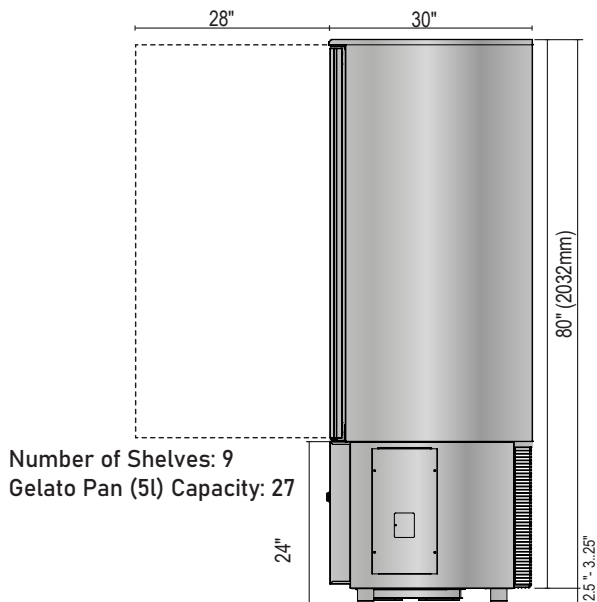

Technical Specifications

TD03

TD06

TD12

TD15

TD 20

Interior Width and Depth (All Models)

Technical Specifications

Temperature Control Probe
(Standard)

Castor Wheels
(Standard)

Shelving
(Standard)

Adjustable Feet Add 2.5-3.5 Inches to Height*

LEXUS BLAST FREEZER/ BLAST CHILLER - TECHNICAL SPECIFICATIONS

Type	Model	Temp. Range	# of Shelves	# of 5L Gelato Pan Reserve	Width	Height	Depths	Electrical Requirements
Digital	TD03D	-0.4/-40° F	1	3	29.5" (750mm)	29.5" (750mm)	29" (740mm)	220V/1Phase/60Hz/5Amps
	TD06D	-0.4/-40° F	5	6	29.5" (750mm)	34.25" (870mm)	29" (740mm)	220V/1Phase/60Hz/8Amps
	TD12D	-0.4/-40° F	10	12	29.5" (750mm)	51.25" (1300mm)	29" (740mm)	220V/1Phase/60Hz/10Amps
	TD15D	-0.4/-40° F	15	21	29.5" (750mm)	51.25" (1300mm)	29" (740mm)	400V/3Phase/60Hz/10Amps
	TD20D	-0.4/-40° F	20	27	29.5" (750mm)	51.25" (1300mm)	29" (740mm)	400V/3Phase/60Hz/10Amps