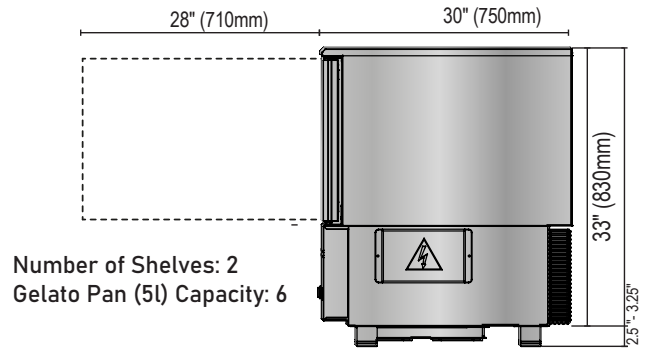

Technical Specifications

TD03

TD06

TD12

TD15

TD 20

Interior Width and Depth (All Models)

Technical Specifications

Temperature Control Probe
(Standard)

Castor Wheels
(Standard)

Shelving
(Standard)

Adjustable Feet Add 2.5-3.5 Inches to Height*

LEXUS BLAST FREEZER/ BLAST CHILLER - TECHNICAL SPECIFICATIONS

Type	Model	Temp. Range	# of Shelves	# of 5L Gelato Pan Reserve	Width	Height	Depths	Electrical Requirements
Digital	TD03D	-0.4/-40° F	1	3	29.5" (750mm)	29.5" (750mm)	29" (740mm)	220V/1Phase/60Hz/5Amps
	TD06D	-0.4/-40° F	5	6	29.5" (750mm)	34.25" (870mm)	29" (740mm)	220V/1Phase/60Hz/8Amps
	TD12D	-0.4/-40° F	10	12	29.5" (750mm)	51.25" (1300mm)	29" (740mm)	220V/1Phase/60Hz/10Amps
	TD15D	-0.4/-40° F	15	21	29.5" (750mm)	51.25" (1300mm)	29" (740mm)	400V/3Phase/60Hz/10Amps
	TD20D	-0.4/-40° F	20	27	29.5" (750mm)	51.25" (1300mm)	29" (740mm)	400V/3Phase/60Hz/10Amps