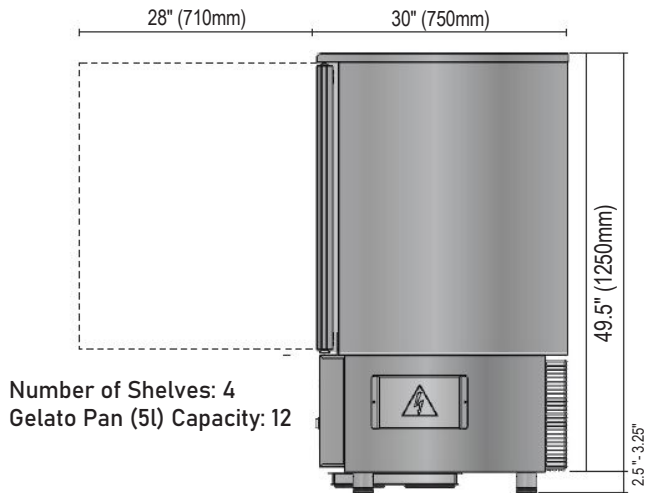

Technical Specifications

TD03

TD06

TD12

TD15

TD 20

Interior Width and Depth (All Models)

Technical Specifications

Temperature Control Probe
(Standard)

Castor Wheels
(Standard)

Shelving
(Standard)

Adjustable Feet Add 2.5-3.5 Inches to Height*

LEXUS BLAST FREEZER/ BLAST CHILLER - TECHNICAL SPECIFICATIONS

Type	Model	Temp. Range	# of Shelves	# of 5L Gelato Pan Reserve	Width	Height	Depths	Electrical Requirements
Digital	TD03D	-0.4/-40° F	1	3	29.5" (750mm)	29.5" (750mm)	29" (740mm)	220V/1Phase/60Hz/5Amps
	TD06D	-0.4/-40° F	5	6	29.5" (750mm)	34.25" (870mm)	29" (740mm)	220V/1Phase/60Hz/8Amps
	TD12D	-0.4/-40° F	10	12	29.5" (750mm)	51.25" (1300mm)	29" (740mm)	220V/1Phase/60Hz/10Amps
	TD15D	-0.4/-40° F	15	21	29.5" (750mm)	51.25" (1300mm)	29" (740mm)	400V/3Phase/60Hz/10Amps
	TD20D	-0.4/-40° F	20	27	29.5" (750mm)	51.25" (1300mm)	29" (740mm)	400V/3Phase/60Hz/10Amps