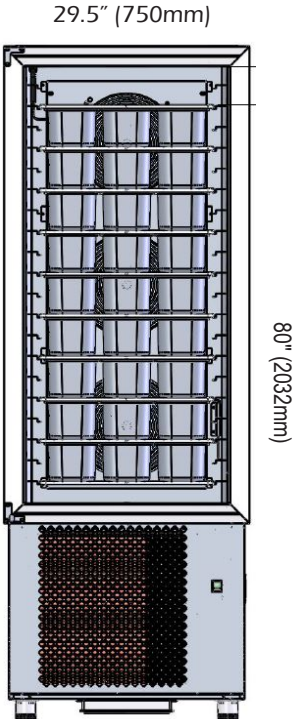

Technical Specifications

TD03

TD06

TD12

TD15

TD 20

Interior Width and Depth (All Models)

Technical Specifications

Gelato

TD03

TD06

TD12

TD15

TD20

LEXUS SERIES BLAST FREEZER - Technical Specifications

Accessories:

Temperature Control Probe
(Standard)

Castor Wheels
(Standard)

Shelving
(Standard)

Adjustable Feet Add 2.5-3.5 Inches to Height*

LEXUS BLAST FREEZER/ BLAST CHILLER - TECHNICAL SPECIFICATIONS

Type	Model	Temp. Range	# of Shelves	# of 5L Gelato Pan Reserve	Width	Height	Depths	Electrical Requirements
Digital	TD03D	-0.4/-40° F	1	3	29.5" (750mm)	29.5" (750mm)	29" (740mm)	220V/1Phase/60Hz/5Amps
	TD06D	-0.4/-40° F	5	6	29.5" (750mm)	34.25" (870mm)	29" (740mm)	220V/1Phase/60Hz/8Amps
	TD12D	-0.4/-40° F	10	12	29.5" (750mm)	51.25" (1300mm)	29" (740mm)	220V/1Phase/60Hz/10Amps
	TD15D	-0.4/-40° F	15	21	29.5" (750mm)	51.25" (1300mm)	29" (740mm)	400V/3Phase/60Hz/10Amps
	TD20D	-0.4/-40° F	20	27	29.5" (750mm)	51.25" (1300mm)	29" (740mm)	400V/3Phase/60Hz/10Amps