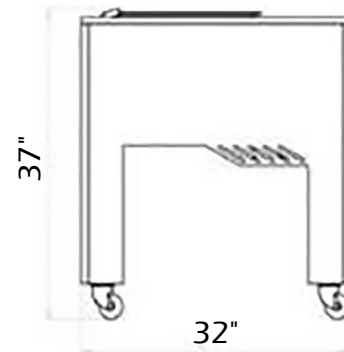

G9

Ice Cream and Gelato
Display for up to 9 Flavors
(5 Liter Pans)

Thermo-Pane Anti-
Condensation Glass

LED Lighting to Enhance
Presentation

Digital Temperature Control

Plug Type
(All Models)

6-20P

DISPLAY CASES

Type	Model	Width	Depth	Height	Electrical Requirements
GELATO	G9	84"	32"	37"	220V/1Phase/60Hz/20 Amps

All technical data, pictures and drawings contained in this document are not binding on the manufacturer, nor can the manufacturer be held liable for any modification of the machine, in part or in whole.