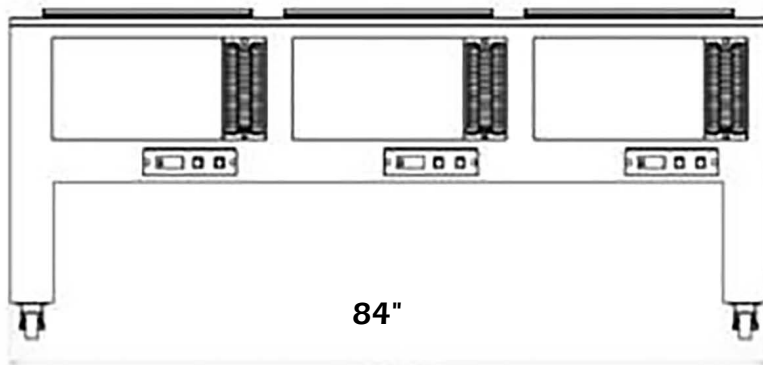

G9

Ice Cream and Gelato
Display for up to 9 Flavors
(5 Liter Pans)

Thermo-Pane Anti-
Condensation Glass

LED Lighting to Enhance
Presentation

Digital Temperature Control

Plug Type
(All Models)

6-20P

DISPLAY CASES

Type	Model	Width	Depth	Height	Electrical Requirements
GELATO	G9	84"	32"	37"	220V/1Phase/60Hz/20 Amps

All technical data, pictures and drawings contained in this document are not binding on the manufacturer, nor can the manufacturer be held liable for any modification of the machine, in part or in whole.