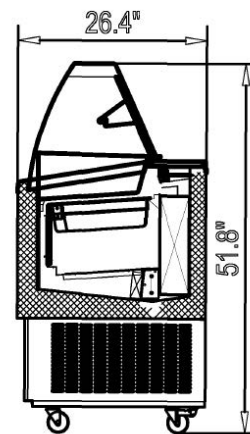

## Case Features:

- Single glass with mirror stainless steel TOP
- LED lighting system on the ceiling, energy-saving and durability
- Operator`s side closing by plexiglass revolving door
- Pans and barrel optional
- Storage space under pans
- Cooling system with hermetic compressor for incorporated air-cooling condensing units
- Electronic check panel with digital thermometer and thermostat
- Automatic defrosting
- With wheels, easy to move

SAMOA 6

SAMOA 7

SAMOA 9

Side View

Plug Type  
(All Models)

6-15P

Type	Model	Width	Depth	Height	Electrical Requirements
FROZEN	SAMOA 6	47" (1194mm)	26.5" (670mm)	52" (1315mm)	220V/1Phase/60Hz/10 Amps
	SAMOA 7	54" (1004mm)	26.5" (670mm)	52" (1315mm)	220V/1Phase/60Hz/15 Amps
	SAMOA 9	68" (12722mm)	26.5" (670mm)	52" (1315mm)	220V/1Phase/60Hz/15 Amps