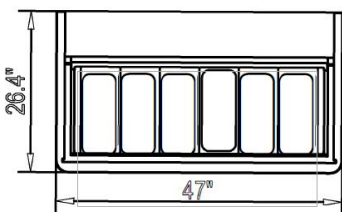

SAMOA 6

SAMOA 7

SAMOA 9

Side View

Plug Type  
(All Models)

6-15P

Type	Model	Width	Depth	Height	Electrical Requirements
FROZEN	SAMOA 6	47" (1194mm)	26.5" (670mm)	52" (1315mm)	220V/1Phase/60Hz/10 Amps
	SAMOA 7	54" (1004mm)	26.5" (670mm)	52" (1315mm)	220V/1Phase/60Hz/15 Amps
	SAMOA 9	68" (12722mm)	26.5" (670mm)	52" (1315mm)	220V/1Phase/60Hz/15 Amps