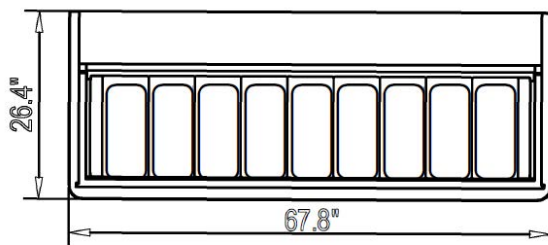

## Case Features:

- Single glass with mirror stainless steel TOP
- LED lighting system on the ceiling, energy-saving and durability
- Operator`s side closing by plexiglass revolving door
- Pans and barrel optional
- Storage space under pans
- Cooling system with hermetic compressor for incorporated air-cooling condensing units
- Electronic check panel with digital thermometer and thermostat
- Automatic defrosting
- With wheels, easy to move

SAMOA 6

SAMOA 7

SAMOA 9

Side View

Plug Type  
(All Models)

6-15P

Type	Model	Width	Depth	Height	Electrical Requirements
FROZEN	SAMOA 6	47" (1194mm)	26.5" (670mm)	52" (1315mm)	220V/1Phase/60Hz/10 Amps
	SAMOA 7	54" (1004mm)	26.5" (670mm)	52" (1315mm)	220V/1Phase/60Hz/15 Amps
	SAMOA 9	68" (12722mm)	26.5" (670mm)	52" (1315mm)	220V/1Phase/60Hz/15 Amps