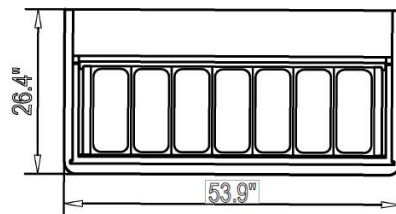

## Case Features:

- Single glass with mirror stainless steel TOP
- LED lighting system on the ceiling, energy-saving and durability
- Operator`s side closing by plexiglass revolving door
- Pans and barrel optional
- Storage space under pans
- Cooling system with hermetic compressor for incorporated air-cooling condensing units
- Electronic check panel with digital thermometer and thermostat
- Automatic defrosting
- With wheels, easy to move

SAMOA 6

SAMOA 7

SAMOA 9

Side View

Plug Type  
(All Models)

6-15P

Type	Model	Width	Depth	Height	Electrical Requirements
FROZEN	SAMOA 6	47" (1194mm)	26.5" (670mm)	52" (1315mm)	220V/1Phase/60Hz/10 Amps
	SAMOA 7	54" (1004mm)	26.5" (670mm)	52" (1315mm)	220V/1Phase/60Hz/15 Amps
	SAMOA 9	68" (12722mm)	26.5" (670mm)	52" (1315mm)	220V/1Phase/60Hz/15 Amps