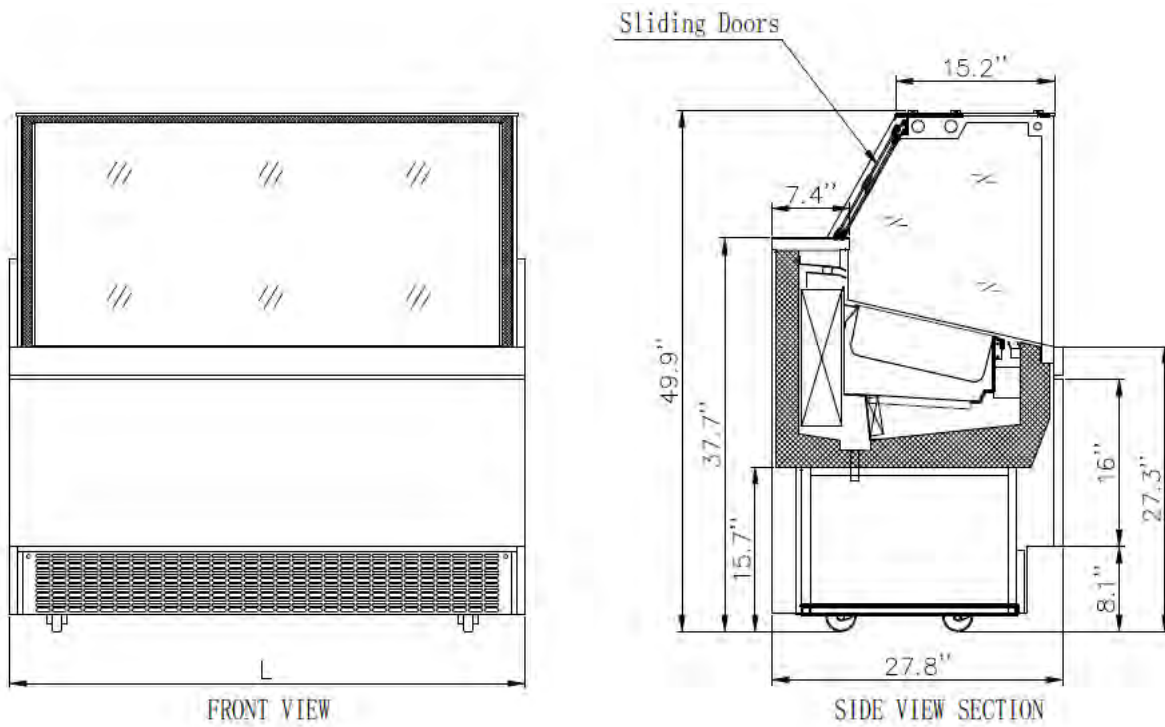

BRIO

Case Features:

- Great Entry-Level Display for Gelato, Ice Cream, Sorbetto, etc.
- Rear Sliding Doors
- Thermo-pane, Anti-Condensation Glass
- Can be Customized with Your Colors and Logo
- LED Lighting to Enhance Presentation
- Stainless Steel Interior
- Sizes available for 6, 7, or 9, five liter pans

**Plug Type
(All Models)**

6-15P

DISPLAY CASES

Type	Model	Pans (5L)	Width	Depth	Height	Electrical Requirements
Gelato	6FG	6	49.5"	28"	50"	220V/1Phase/60Hz/15 Amp
	7FG	7	56.5"	28"	50"	220V/1Phase/60Hz/15 Amp
	9FG	9	70.5"	28"	50"	220V/1Phase/60Hz/15 Amp