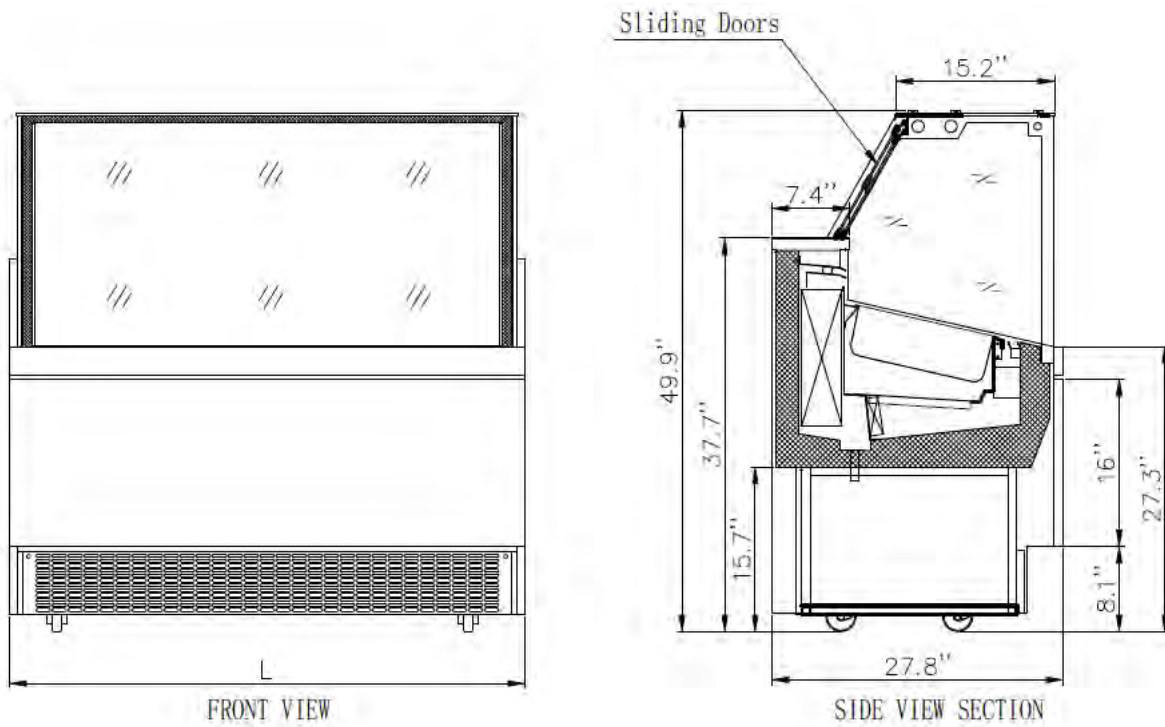

BRIO

Case Features:

- Great Entry-Level Display for Gelato, Ice Cream, Sorbetto, etc.
- Rear Sliding Doors
- Thermo-pane, Anti-Condensation Glass
- Can be Customized with Your Colors and Logo
- LED Lighting to Enhance Presentation
- Stainless Steel Interior
- Sizes available for 6, 7, or 9, five liter pans

**Plug Type
(All Models)**

5-15P

DISPLAY CASES

Type	Model	Pans (5L)	Width	Depth	Height	Electrical Requirements
Gelato	6FG	6	49.5"	28"	50"	220V/1Phase/60Hz/10 Amp
	7FG	7	56.5"	28"	50"	220V/1Phase/60Hz/20 Amp
	9FG	9	70.5"	28"	50"	220V/1Phase/60Hz/25 Amp