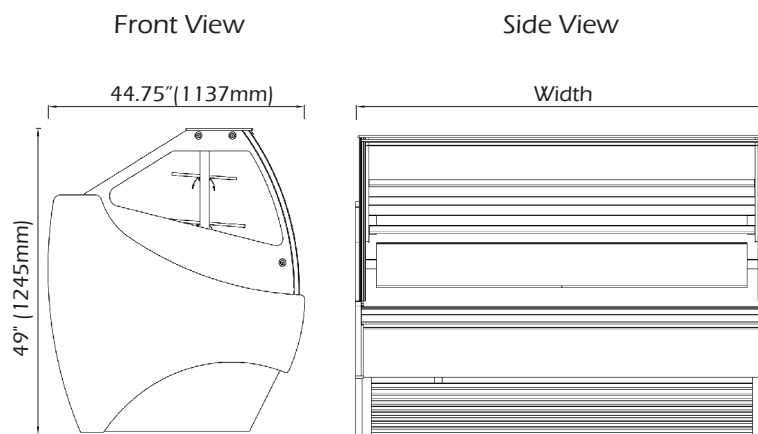

Plug Types

6-15P

REFRIGERATED

DISPLAY CASES

Type	Model	Width	Depth	Height	Electrical Requirements
Gelato	TL - 12G	49.5" (1257mm)	44" (1118mm)	49" (1245mm)	220V/1Phase/60Hz/20 Amps
	TL - 16G	62" (1575mm)	44" (1118mm)	49" (1245mm)	220V/1Phase/60Hz/20 Amps
	TL - 18G	69.5" (1765mm)	44" (1118mm)	49" (1245mm)	220V/1Phase/60Hz/25 Amps
	TL - 20G	78" (1981mm)	44" (1118mm)	49" (1245mm)	220V/1Phase/60Hz/25 Amps
	TL - 24G	91.5" (2324mm)	44" (1118mm)	49" (1245mm)	220V/1Phase/60Hz/30 Amps
Refrigerated	TL - 1250P	49.5" (1257mm)	44.75" (1137mm)	49" (1245mm)	220V/1Phase/60Hz/10 Amps
	TL -1500P	62" (1575mm)	44.75" (1137mm)	49" (1245mm)	220V/1Phase/60Hz/10 Amps
	TL -1750P	69.5" (1765mm)	44.75" (1137mm)	49" (1245mm)	220V/1Phase/60Hz/10 Amps
	TL -2250P	78" (1981mm)	44.75" (1137mm)	49" (1245mm)	220V/1Phase/60Hz/10 Amps
	TL -2500P	91.5" (2324mm)	44.75" (1137mm)	49" (1245mm)	220V/1Phase/60Hz/10 Amps

All technical data, pictures and drawings contained in this document are not binding on the manufacturer, nor can the manufacturer be held liable for any modification of the machine, in part or in whole.