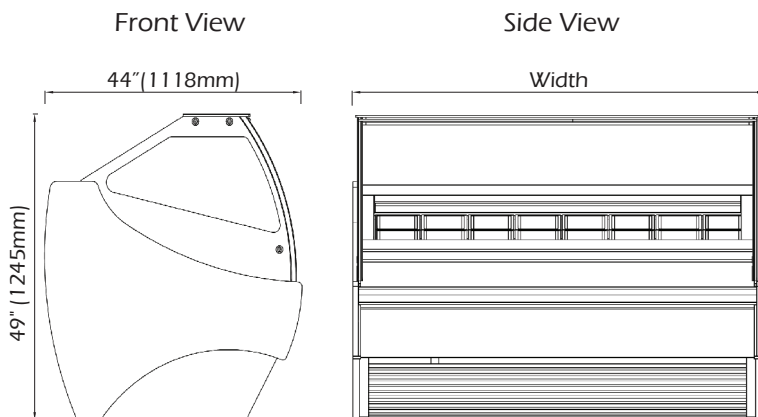

GELATO

Plug Types

TL 12&16G

TL 18-24G

6-20P

L6-30P