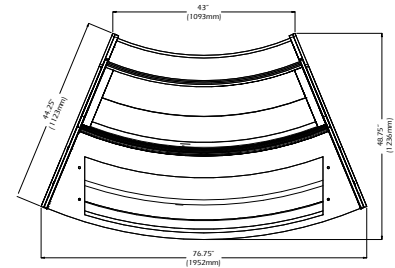

Plug Type
(All Refrigerated Models)

L6-15p

Low Glass Side View

High Glass Side View

Front View

45° Angle Top View

DISPLAY CASES

Type	Model	Width	Depth	Height	Electrical Requirements
Gelato (High Glass)	AG - 12GH	48.43" (1230mm)	44." (1137mm)	52" (1320mm)	220V/1Phase/60Hz/20 Amps
	AG - 16GH	61.6" (1565mm)	44.8" (1137mm)	52" (1320mm)	220V/1Phase/60Hz/20 Amps
	AG - 18GH	68.3" (1735mm)	44.8" (1137mm)	52" (1320mm)	220V/1Phase/60Hz/25 Amps
	AG - 24GH	88.78" (2255mm)	44.8" (1137mm)	52" (1320mm)	220V/1Phase/60Hz/30 Amps
	AG - 45GH	-	44.8" (1137mm)	52" (1320mm)	220V/1Phase/60Hz/30 Amps
Gelato (Low Glass)	AG - 12GL	48.43" (1230mm)	44.8" (1137mm)	46" (1170mm)	220V/1Phase/60Hz/20 Amps
	AG - 16GL	61.6" (1565mm)	44.8" (1137mm)	46" (1170mm)	220V/1Phase/60Hz/20 Amps
	AG - 18GL	68.3" (1735mm)	44.8" (1137mm)	46" (1170mm)	220V/1Phase/60Hz/25 Amps
	AG - 24GL	88.78" (2255mm)	44.8" (1137mm)	46" (1170mm)	220V/1Phase/60Hz/30 Amps
	AG - 45GL	-	44.8" (1137mm)	52" (1320mm)	220V/1Phase/60Hz/30 Amps
Refrigerated (High Glass)	AG - 1250PH	48.43" (1230mm)	45" (1143mm)	51.6" (1310mm)	220V/1Phase/60Hz/10 Amps
	AG - 1500PH	61.6" (1565mm)	45" (1143mm)	51.6" (1310mm)	220V/1Phase/60Hz/10 Amps
	AG - 1750PH	68.3" (1735mm)	45" (1143mm)	51.6" (1310mm)	220V/1Phase/60Hz/10 Amps
	AG - 2250PH	88.78" (2255mm)	45" (1143mm)	51.6" (1310mm)	220V/1Phase/60Hz/10 Amps
	AG - 45PH	-	45" (1143mm)	51.6" (1310mm)	220V/1Phase/60Hz/10 Amps
Refrigerated (Low Glass)	AG - 1250PL	48.43" (1230mm)	45" (1143mm)	46" (1170mm)	220V/1Phase/60Hz/10 Amps
	AG - 1500PL	61.6" (1565mm)	45" (1143mm)	46" (1170mm)	220V/1Phase/60Hz/10 Amps
	AG - 1750PL	68.3" (1735mm)	45" (1143mm)	46" (1170mm)	220V/1Phase/60Hz/10 Amps
	AG - 2250PL	88.78" (2255mm)	45" (1143mm)	46" (1170mm)	220V/1Phase/60Hz/10 Amps
	AG - 45PL	-	45" (1143mm)	46" (1170mm)	220V/1Phase/60Hz/10 Amps