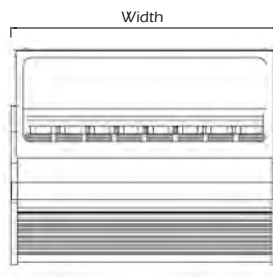

REFRIGERATED

Low Glass Side View

High Glass Side View

Front View

45° Angle Top View

Plug Type

L6-20p
AG 12 & 16

L6-30p
AG 18,20,24,45

Plug Type
(All Refrigerated Models)

L6-15p

Low Glass Side View

High Glass Side View

Front View

45° Angle Top View

DISPLAY CASES

Type	Model	Width	Depth	Height	Electrical Requirements
Gelato (High Glass)	AG - 12GH	48.43" (1230mm)	44." (1137mm)	52" (1320mm)	220V/1Phase/60Hz/20 Amps
	AG - 16GH	61.6" (1565mm)	44.8" (1137mm)	52" (1320mm)	220V/1Phase/60Hz/20 Amps
	AG - 18GH	68.3" (1735mm)	44.8" (1137mm)	52" (1320mm)	220V/1Phase/60Hz/25 Amps
	AG - 24GH	88.78" (2255mm)	44.8" (1137mm)	52" (1320mm)	220V/1Phase/60Hz/30 Amps
	AG - 45GH	-	44.8" (1137mm)	52" (1320mm)	220V/1Phase/60Hz/30 Amps
Gelato (Low Glass)	AG - 12GL	48.43" (1230mm)	44.8" (1137mm)	46" (1170mm)	220V/1Phase/60Hz/20 Amps
	AG - 16GL	61.6" (1565mm)	44.8" (1137mm)	46" (1170mm)	220V/1Phase/60Hz/20 Amps
	AG - 18GL	68.3" (1735mm)	44.8" (1137mm)	46" (1170mm)	220V/1Phase/60Hz/25 Amps
	AG - 24GL	88.78" (2255mm)	44.8" (1137mm)	46" (1170mm)	220V/1Phase/60Hz/30 Amps
	AG - 45GL	-	44.8" (1137mm)	52" (1320mm)	220V/1Phase/60Hz/30 Amps
Refrigerated (High Glass)	AG - 1250PH	48.43" (1230mm)	45" (1143mm)	51.6" (1310mm)	220V/1Phase/60Hz/10 Amps
	AG - 1500PH	61.6" (1565mm)	45" (1143mm)	51.6" (1310mm)	220V/1Phase/60Hz/10 Amps
	AG - 1750PH	68.3" (1735mm)	45" (1143mm)	51.6" (1310mm)	220V/1Phase/60Hz/10 Amps
	AG - 2250PH	88.78" (2255mm)	45" (1143mm)	51.6" (1310mm)	220V/1Phase/60Hz/10 Amps
	AG - 45PH	-	45" (1143mm)	51.6" (1310mm)	220V/1Phase/60Hz/10 Amps
Refrigerated (Low Glass)	AG - 1250PL	48.43" (1230mm)	45" (1143mm)	46" (1170mm)	220V/1Phase/60Hz/10 Amps
	AG - 1500PL	61.6" (1565mm)	45" (1143mm)	46" (1170mm)	220V/1Phase/60Hz/10 Amps
	AG - 1750PL	68.3" (1735mm)	45" (1143mm)	46" (1170mm)	220V/1Phase/60Hz/10 Amps
	AG - 2250PL	88.78" (2255mm)	45" (1143mm)	46" (1170mm)	220V/1Phase/60Hz/10 Amps
	AG - 45PL	-	45" (1143mm)	46" (1170mm)	220V/1Phase/60Hz/10 Amps