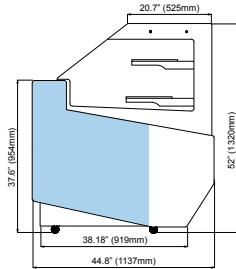

Plug Type
(All Refrigerated Models)

L6-15p

Low Glass Side View

High Glass Side View

Front View

45° Angle Top View

DISPLAY CASES

Type	Model	Width	Depth	Height	Electrical Requirements
Gelato (High Glass)	AG - 12GH	48.43" (1230mm)	44." (1137mm)	52" (1320mm)	220V/1Phase/60Hz/20 Amps
	AG - 16GH	61.6" (1565mm)	44.8" (1137mm)	52" (1320mm)	220V/1Phase/60Hz/20 Amps
	AG - 18GH	68.3" (1735mm)	44.8" (1137mm)	52" (1320mm)	220V/1Phase/60Hz/25 Amps
	AG - 24GH	88.78" (2255mm)	44.8" (1137mm)	52" (1320mm)	220V/1Phase/60Hz/30 Amps
	AG - 45GH	-	44.8" (1137mm)	52" (1320mm)	220V/1Phase/60Hz/30 Amps
Gelato (Low Glass)	AG - 12GL	48.43" (1230mm)	44.8" (1137mm)	46" (1170mm)	220V/1Phase/60Hz/20 Amps
	AG - 16GL	61.6" (1565mm)	44.8" (1137mm)	46" (1170mm)	220V/1Phase/60Hz/20 Amps
	AG - 18GL	68.3" (1735mm)	44.8" (1137mm)	46" (1170mm)	220V/1Phase/60Hz/25 Amps
	AG - 24GL	88.78" (2255mm)	44.8" (1137mm)	46" (1170mm)	220V/1Phase/60Hz/30 Amps
	AG - 45GL	-	44.8" (1137mm)	52" (1320mm)	220V/1Phase/60Hz/30 Amps
Refrigerated (High Glass)	AG - 1250PH	48.43" (1230mm)	45" (1143mm)	51.6" (1310mm)	220V/1Phase/60Hz/10 Amps
	AG - 1500PH	61.6" (1565mm)	45" (1143mm)	51.6" (1310mm)	220V/1Phase/60Hz/10 Amps
	AG - 1750PH	68.3" (1735mm)	45" (1143mm)	51.6" (1310mm)	220V/1Phase/60Hz/10 Amps
	AG - 2250PH	88.78" (2255mm)	45" (1143mm)	51.6" (1310mm)	220V/1Phase/60Hz/10 Amps
	AG - 45PH	-	45" (1143mm)	51.6" (1310mm)	220V/1Phase/60Hz/10 Amps
Refrigerated (Low Glass)	AG - 1250PL	48.43" (1230mm)	45" (1143mm)	46" (1170mm)	220V/1Phase/60Hz/10 Amps
	AG - 1500PL	61.6" (1565mm)	45" (1143mm)	46" (1170mm)	220V/1Phase/60Hz/10 Amps
	AG - 1750PL	68.3" (1735mm)	45" (1143mm)	46" (1170mm)	220V/1Phase/60Hz/10 Amps
	AG - 2250PL	88.78" (2255mm)	45" (1143mm)	46" (1170mm)	220V/1Phase/60Hz/10 Amps
	AG - 45PL	-	45" (1143mm)	46" (1170mm)	220V/1Phase/60Hz/10 Amps