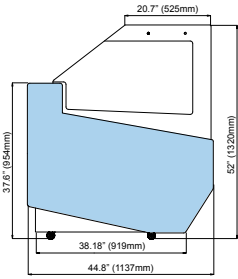

REFRIGERATED

Low Glass Side View

High Glass Side View

Front View

45° Angle Top View

Plug Type

L6-20p
AG 12 & 16

L6-30p
AG 18,20,24,45

Plug Type
(All Refrigerated Models)

L6-15p

Low Glass Side View

High Glass Side View

Front View

45° Angle Top View

DISPLAY CASES

Type	Model	Width	Depth	Height	Electrical Requirements
Gelato (High Glass)	AG - 12GH	48.43" (1230mm)	44." (1137mm)	52" (1320mm)	220V/1Phase/60Hz/20 Amps
	AG - 16GH	61.6" (1565mm)	44.8" (1137mm)	52" (1320mm)	220V/1Phase/60Hz/20 Amps
	AG - 18GH	68.3" (1735mm)	44.8" (1137mm)	52" (1320mm)	220V/1Phase/60Hz/25 Amps
	AG - 24GH	88.78" (2255mm)	44.8" (1137mm)	52" (1320mm)	220V/1Phase/60Hz/30 Amps
	AG - 45GH	-	44.8" (1137mm)	52" (1320mm)	220V/1Phase/60Hz/30 Amps
Gelato (Low Glass)	AG - 12GL	48.43" (1230mm)	44.8" (1137mm)	46" (1170mm)	220V/1Phase/60Hz/20 Amps
	AG - 16GL	61.6" (1565mm)	44.8" (1137mm)	46" (1170mm)	220V/1Phase/60Hz/20 Amps
	AG - 18GL	68.3" (1735mm)	44.8" (1137mm)	46" (1170mm)	220V/1Phase/60Hz/25 Amps
	AG - 24GL	88.78" (2255mm)	44.8" (1137mm)	46" (1170mm)	220V/1Phase/60Hz/30 Amps
	AG - 45GL	-	44.8" (1137mm)	52" (1320mm)	220V/1Phase/60Hz/30 Amps
Refrigerated (High Glass)	AG - 1250PH	48.43" (1230mm)	45" (1143mm)	51.6" (1310mm)	220V/1Phase/60Hz/10 Amps
	AG - 1500PH	61.6" (1565mm)	45" (1143mm)	51.6" (1310mm)	220V/1Phase/60Hz/10 Amps
	AG - 1750PH	68.3" (1735mm)	45" (1143mm)	51.6" (1310mm)	220V/1Phase/60Hz/10 Amps
	AG - 2250PH	88.78" (2255mm)	45" (1143mm)	51.6" (1310mm)	220V/1Phase/60Hz/10 Amps
	AG - 45PH	-	45" (1143mm)	51.6" (1310mm)	220V/1Phase/60Hz/10 Amps
Refrigerated (Low Glass)	AG - 1250PL	48.43" (1230mm)	45" (1143mm)	46" (1170mm)	220V/1Phase/60Hz/10 Amps
	AG - 1500PL	61.6" (1565mm)	45" (1143mm)	46" (1170mm)	220V/1Phase/60Hz/10 Amps
	AG - 1750PL	68.3" (1735mm)	45" (1143mm)	46" (1170mm)	220V/1Phase/60Hz/10 Amps
	AG - 2250PL	88.78" (2255mm)	45" (1143mm)	46" (1170mm)	220V/1Phase/60Hz/10 Amps
	AG - 45PL	-	45" (1143mm)	46" (1170mm)	220V/1Phase/60Hz/10 Amps