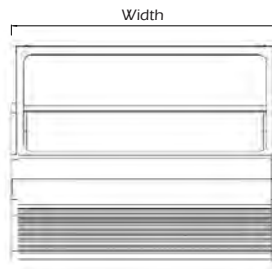

REFRIGERATED

Low Glass Side View

High Glass Side View

Front View

45° Angle Top View

Plug Type

L6-20p
AG 12 & 16

L6-30p
AG 18,20,24,45

Plug Type
(All Refrigerated Models)

L6-15p

Low Glass Side View

High Glass Side View

Front View

45° Angle Top View

DISPLAY CASES

Type	Model	Width	Depth	Height	Electrical Requirements
Gelato (High Glass)	AG - 12GH	48.43" (1230mm)	44." (1137mm)	52" (1320mm)	220V/1Phase/60Hz/20 Amps
	AG - 16GH	61.6" (1565mm)	44.8" (1137mm)	52" (1320mm)	220V/1Phase/60Hz/20 Amps
	AG - 18GH	68.3" (1735mm)	44.8" (1137mm)	52" (1320mm)	220V/1Phase/60Hz/25 Amps
	AG - 24GH	88.78" (2255mm)	44.8" (1137mm)	52" (1320mm)	220V/1Phase/60Hz/30 Amps
	AG - 45GH	-	44.8" (1137mm)	52" (1320mm)	220V/1Phase/60Hz/30 Amps
Gelato (Low Glass)	AG - 12GL	48.43" (1230mm)	44.8" (1137mm)	46" (1170mm)	220V/1Phase/60Hz/20 Amps
	AG - 16GL	61.6" (1565mm)	44.8" (1137mm)	46" (1170mm)	220V/1Phase/60Hz/20 Amps
	AG - 18GL	68.3" (1735mm)	44.8" (1137mm)	46" (1170mm)	220V/1Phase/60Hz/25 Amps
	AG - 24GL	88.78" (2255mm)	44.8" (1137mm)	46" (1170mm)	220V/1Phase/60Hz/30 Amps
	AG - 45GL	-	44.8" (1137mm)	52" (1320mm)	220V/1Phase/60Hz/30 Amps
Refrigerated (High Glass)	AG - 1250PH	48.43" (1230mm)	45" (1143mm)	51.6" (1310mm)	220V/1Phase/60Hz/10 Amps
	AG - 1500PH	61.6" (1565mm)	45" (1143mm)	51.6" (1310mm)	220V/1Phase/60Hz/10 Amps
	AG - 1750PH	68.3" (1735mm)	45" (1143mm)	51.6" (1310mm)	220V/1Phase/60Hz/10 Amps
	AG - 2250PH	88.78" (2255mm)	45" (1143mm)	51.6" (1310mm)	220V/1Phase/60Hz/10 Amps
	AG - 45PH	-	45" (1143mm)	51.6" (1310mm)	220V/1Phase/60Hz/10 Amps
Refrigerated (Low Glass)	AG - 1250PL	48.43" (1230mm)	45" (1143mm)	46" (1170mm)	220V/1Phase/60Hz/10 Amps
	AG - 1500PL	61.6" (1565mm)	45" (1143mm)	46" (1170mm)	220V/1Phase/60Hz/10 Amps
	AG - 1750PL	68.3" (1735mm)	45" (1143mm)	46" (1170mm)	220V/1Phase/60Hz/10 Amps
	AG - 2250PL	88.78" (2255mm)	45" (1143mm)	46" (1170mm)	220V/1Phase/60Hz/10 Amps
	AG - 45PL	-	45" (1143mm)	46" (1170mm)	220V/1Phase/60Hz/10 Amps