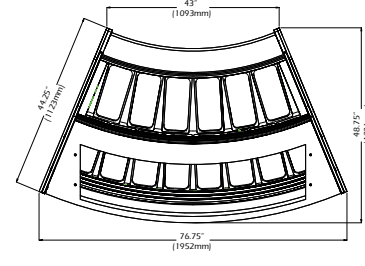

REFRIGERATED

Low Glass Side View

High Glass Side View

Front View

45° Angle Top View

Plug Type

L6-20p
AG 12 & 16

L6-30p
AG 18,20,24,45

Plug Type
(All Refrigerated Models)

L6-15p

Low Glass Side View

High Glass Side View

Front View

45° Angle Top View

DISPLAY CASES

Type	Model	Width	Depth	Height	Electrical Requirements
Gelato (High Glass)	AG - 12GH	48.43" (1230mm)	44." (1137mm)	52" (1320mm)	220V/1Phase/60Hz/20 Amps
	AG - 16GH	61.6" (1565mm)	44.8" (1137mm)	52" (1320mm)	220V/1Phase/60Hz/20 Amps
	AG - 18GH	68.3" (1735mm)	44.8" (1137mm)	52" (1320mm)	220V/1Phase/60Hz/25 Amps
	AG - 24GH	88.78" (2255mm)	44.8" (1137mm)	52" (1320mm)	220V/1Phase/60Hz/30 Amps
	AG - 45GH	-	44.8" (1137mm)	52" (1320mm)	220V/1Phase/60Hz/30 Amps
Gelato (Low Glass)	AG - 12GL	48.43" (1230mm)	44.8" (1137mm)	46" (1170mm)	220V/1Phase/60Hz/20 Amps
	AG - 16GL	61.6" (1565mm)	44.8" (1137mm)	46" (1170mm)	220V/1Phase/60Hz/20 Amps
	AG - 18GL	68.3" (1735mm)	44.8" (1137mm)	46" (1170mm)	220V/1Phase/60Hz/25 Amps
	AG - 24GL	88.78" (2255mm)	44.8" (1137mm)	46" (1170mm)	220V/1Phase/60Hz/30 Amps
	AG - 45GL	-	44.8" (1137mm)	52" (1320mm)	220V/1Phase/60Hz/30 Amps
Refrigerated (High Glass)	AG - 1250PH	48.43" (1230mm)	45" (1143mm)	51.6" (1310mm)	220V/1Phase/60Hz/10 Amps
	AG - 1500PH	61.6" (1565mm)	45" (1143mm)	51.6" (1310mm)	220V/1Phase/60Hz/10 Amps
	AG - 1750PH	68.3" (1735mm)	45" (1143mm)	51.6" (1310mm)	220V/1Phase/60Hz/10 Amps
	AG - 2250PH	88.78" (2255mm)	45" (1143mm)	51.6" (1310mm)	220V/1Phase/60Hz/10 Amps
	AG - 45PH	-	45" (1143mm)	51.6" (1310mm)	220V/1Phase/60Hz/10 Amps
Refrigerated (Low Glass)	AG - 1250PL	48.43" (1230mm)	45" (1143mm)	46" (1170mm)	220V/1Phase/60Hz/10 Amps
	AG - 1500PL	61.6" (1565mm)	45" (1143mm)	46" (1170mm)	220V/1Phase/60Hz/10 Amps
	AG - 1750PL	68.3" (1735mm)	45" (1143mm)	46" (1170mm)	220V/1Phase/60Hz/10 Amps
	AG - 2250PL	88.78" (2255mm)	45" (1143mm)	46" (1170mm)	220V/1Phase/60Hz/10 Amps
	AG - 45PL	-	45" (1143mm)	46" (1170mm)	220V/1Phase/60Hz/10 Amps