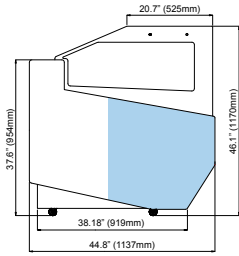

REFRIGERATED

Low Glass Side View

High Glass Side View

Front View

45° Angle Top View

Plug Type

L6-20p
AG 12 & 16

L6-30p
AG 18,20,24,45

Plug Type
(All Refrigerated Models)

L6-15p

Low Glass Side View

High Glass Side View

Front View

45° Angle Top View

DISPLAY CASES

Type	Model	Width	Depth	Height	Electrical Requirements
Gelato (High Glass)	AG - 12GH	48.43" (1230mm)	44." (1137mm)	52" (1320mm)	220V/1Phase/60Hz/20 Amps
	AG - 16GH	61.6" (1565mm)	44.8" (1137mm)	52" (1320mm)	220V/1Phase/60Hz/20 Amps
	AG - 18GH	68.3" (1735mm)	44.8" (1137mm)	52" (1320mm)	220V/1Phase/60Hz/25 Amps
	AG - 24GH	88.78" (2255mm)	44.8" (1137mm)	52" (1320mm)	220V/1Phase/60Hz/30 Amps
	AG - 45GH	-	44.8" (1137mm)	52" (1320mm)	220V/1Phase/60Hz/30 Amps
Gelato (Low Glass)	AG - 12GL	48.43" (1230mm)	44.8" (1137mm)	46" (1170mm)	220V/1Phase/60Hz/20 Amps
	AG - 16GL	61.6" (1565mm)	44.8" (1137mm)	46" (1170mm)	220V/1Phase/60Hz/20 Amps
	AG - 18GL	68.3" (1735mm)	44.8" (1137mm)	46" (1170mm)	220V/1Phase/60Hz/25 Amps
	AG - 24GL	88.78" (2255mm)	44.8" (1137mm)	46" (1170mm)	220V/1Phase/60Hz/30 Amps
	AG - 45GL	-	44.8" (1137mm)	52" (1320mm)	220V/1Phase/60Hz/30 Amps
Refrigerated (High Glass)	AG - 1250PH	48.43" (1230mm)	45" (1143mm)	51.6" (1310mm)	220V/1Phase/60Hz/10 Amps
	AG - 1500PH	61.6" (1565mm)	45" (1143mm)	51.6" (1310mm)	220V/1Phase/60Hz/10 Amps
	AG - 1750PH	68.3" (1735mm)	45" (1143mm)	51.6" (1310mm)	220V/1Phase/60Hz/10 Amps
	AG - 2250PH	88.78" (2255mm)	45" (1143mm)	51.6" (1310mm)	220V/1Phase/60Hz/10 Amps
	AG - 45PH	-	45" (1143mm)	51.6" (1310mm)	220V/1Phase/60Hz/10 Amps
Refrigerated (Low Glass)	AG - 1250PL	48.43" (1230mm)	45" (1143mm)	46" (1170mm)	220V/1Phase/60Hz/10 Amps
	AG - 1500PL	61.6" (1565mm)	45" (1143mm)	46" (1170mm)	220V/1Phase/60Hz/10 Amps
	AG - 1750PL	68.3" (1735mm)	45" (1143mm)	46" (1170mm)	220V/1Phase/60Hz/10 Amps
	AG - 2250PL	88.78" (2255mm)	45" (1143mm)	46" (1170mm)	220V/1Phase/60Hz/10 Amps
	AG - 45PL	-	45" (1143mm)	46" (1170mm)	220V/1Phase/60Hz/10 Amps