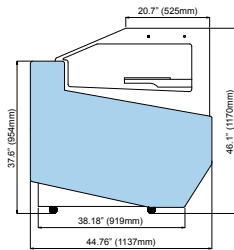

REFRIGERATED

Low Glass Side View

High Glass Side View

Front View

45° Angle Top View

Plug Type

L6-20p
AG 12 & 16

L6-30p
AG 18,20,24,45

Plug Type
(All Refrigerated Models)

L6-15p

Low Glass Side View

High Glass Side View

Front View

45° Angle Top View

DISPLAY CASES

Type	Model	Width	Depth	Height	Electrical Requirements
Gelato (High Glass)	AG - 12GH	48.43" (1230mm)	44." (1137mm)	52" (1320mm)	220V/1Phase/60Hz/20 Amps
	AG - 16GH	61.6" (1565mm)	44.8" (1137mm)	52" (1320mm)	220V/1Phase/60Hz/20 Amps
	AG - 18GH	68.3" (1735mm)	44.8" (1137mm)	52" (1320mm)	220V/1Phase/60Hz/25 Amps
	AG - 24GH	88.78" (2255mm)	44.8" (1137mm)	52" (1320mm)	220V/1Phase/60Hz/30 Amps
	AG - 45GH	-	44.8" (1137mm)	52" (1320mm)	220V/1Phase/60Hz/30 Amps
Gelato (Low Glass)	AG - 12GL	48.43" (1230mm)	44.8" (1137mm)	46" (1170mm)	220V/1Phase/60Hz/20 Amps
	AG - 16GL	61.6" (1565mm)	44.8" (1137mm)	46" (1170mm)	220V/1Phase/60Hz/20 Amps
	AG - 18GL	68.3" (1735mm)	44.8" (1137mm)	46" (1170mm)	220V/1Phase/60Hz/25 Amps
	AG - 24GL	88.78" (2255mm)	44.8" (1137mm)	46" (1170mm)	220V/1Phase/60Hz/30 Amps
	AG - 45GL	-	44.8" (1137mm)	52" (1320mm)	220V/1Phase/60Hz/30 Amps
Refrigerated (High Glass)	AG - 1250PH	48.43" (1230mm)	45" (1143mm)	51.6" (1310mm)	220V/1Phase/60Hz/10 Amps
	AG - 1500PH	61.6" (1565mm)	45" (1143mm)	51.6" (1310mm)	220V/1Phase/60Hz/10 Amps
	AG - 1750PH	68.3" (1735mm)	45" (1143mm)	51.6" (1310mm)	220V/1Phase/60Hz/10 Amps
	AG - 2250PH	88.78" (2255mm)	45" (1143mm)	51.6" (1310mm)	220V/1Phase/60Hz/10 Amps
	AG - 45PH	-	45" (1143mm)	51.6" (1310mm)	220V/1Phase/60Hz/10 Amps
Refrigerated (Low Glass)	AG - 1250PL	48.43" (1230mm)	45" (1143mm)	46" (1170mm)	220V/1Phase/60Hz/10 Amps
	AG - 1500PL	61.6" (1565mm)	45" (1143mm)	46" (1170mm)	220V/1Phase/60Hz/10 Amps
	AG - 1750PL	68.3" (1735mm)	45" (1143mm)	46" (1170mm)	220V/1Phase/60Hz/10 Amps
	AG - 2250PL	88.78" (2255mm)	45" (1143mm)	46" (1170mm)	220V/1Phase/60Hz/10 Amps
	AG - 45PL	-	45" (1143mm)	46" (1170mm)	220V/1Phase/60Hz/10 Amps