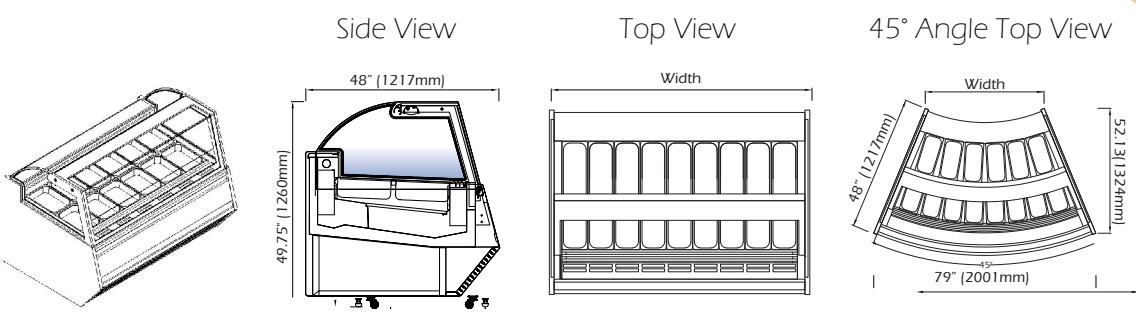

P Quadro

Case Features:

- Available for Gelato & Ice Cream, Pastry, Desserts
- Easy opening rear door
- LED light technology enhances presentation
- Fixed front glass or optional opening front glass
- Offered in various size configurations with multiple cases integrated together
- Available in coordinating 45° Angle Display Cases
- Classic European design – simple, stylish, elegant & functional

GELATO

Plug Types

GRAB 'N' GO REFRIGERATED

All Refrigerated and Grab and Go Displays

DISPLAY CASES

Type	Model	Width	Depth	Height	Electrical Requirements
GELATO	PQ-12G	48" (1215mm)	48" (1217mm)	49.75" (1260mm)	220V/1Phase/60Hz/20 Amp
	PQ-16G	61" (1550mm)	48" (1217mm)	49.75" (1260mm)	220V/1Phase/60Hz/20 Amp
	PQ-18G	67.75" (1720mm)	48" (1217mm)	49.75" (1260mm)	220V/1Phase/60Hz/25 Amp
	PQ-24G	88.25" (2240mm)	48" (1217mm)	49.75" (1260mm)	220V/1Phase/60Hz/30 Amp
45° Angle	PQ-45G	78.8" (2001mm)	48" (1217mm)	49.75" (1260mm)	220V/1Phase/60Hz/30 Amp
REFRIGERATED	PQ-1215P	48" (1215mm)	48" (1217mm)	49.75" (1260mm)	220V/1Phase/60Hz/10 Amp
	PQ-1550P	61" (1550mm)	48" (1217mm)	49.75" (1260mm)	220V/1Phase/60Hz/10 Amp
	PQ-1720P	67.75" (1720mm)	48" (1217mm)	49.75" (1260mm)	220V/1Phase/60Hz/10 Amp
	PQ-2240P	88.25" (2240mm)	48" (1217mm)	49.75" (1260mm)	220V/1Phase/60Hz/10 Amp
45° Angle	PQ-45P	78.8" (2001mm)	48" (1217mm)	49.75" (1260mm)	220V/1Phase/60Hz/15 Amp
Grab 'n' Go	PQ-1215PG	48" (1215mm)	40.75" (1031mm)	49.75" (1260mm)	220V/1Phase/60Hz/10 Amp
	PQ-1550PG	61" (1550mm)	40.75" (1031mm)	49.75" (1260mm)	220V/1Phase/60Hz/10 Amp
	PQ-1720PG	67.75" (1720mm)	40.75" (1031mm)	49.75" (1260mm)	220V/1Phase/60Hz/10 Amp