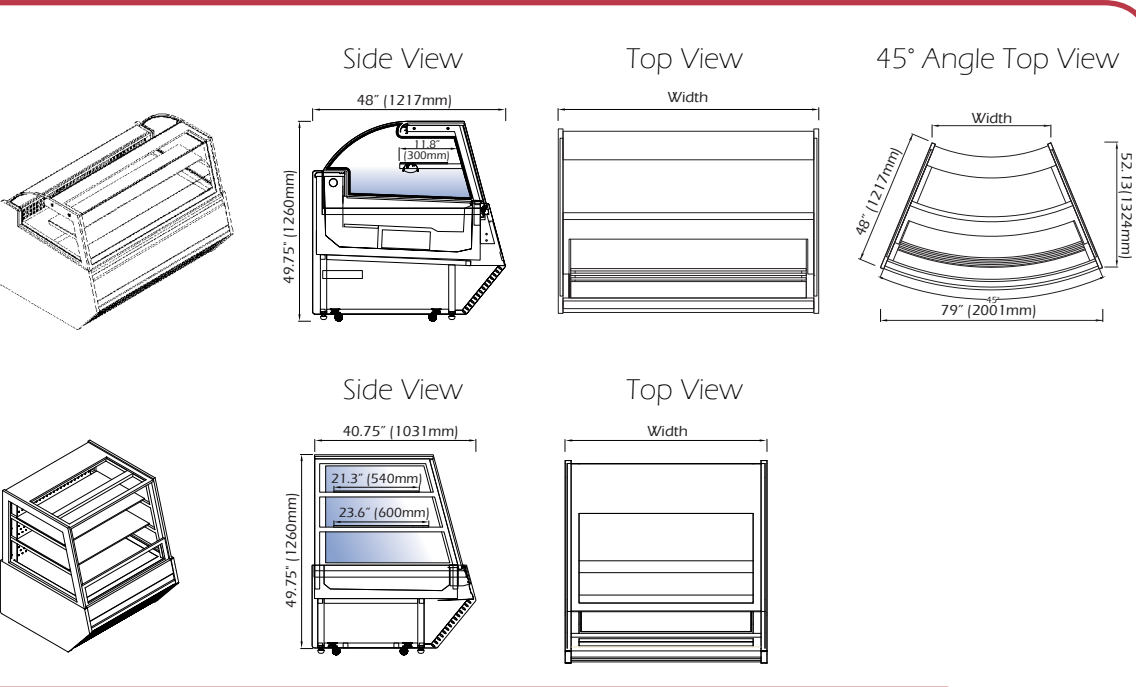

P Quadro

Case Features:

- Available for Gelato & Ice Cream, Pastry, Desserts
- Easy opening rear door
- LED light technology enhances presentation
- Fixed front glass or optional opening front glass
- Offered in various size configurations with multiple cases integrated together
- Available in coordinating 45° Angle Display Cases
- Classic European design – simple, stylish, elegant & functional

GELATO

Plug Types

GRAB 'N' GO REFRIGERATED

All Refrigerated and Grab and Go Displays

DISPLAY CASES

Type	Model	Width	Depth	Height	Electrical Requirements
GELATO	PQ-12G	48" (1215mm)	48" (1217mm)	49.75" (1260mm)	220V/1Phase/60Hz/20 Amp
	PQ-16G	61" (1550mm)	48" (1217mm)	49.75" (1260mm)	220V/1Phase/60Hz/20 Amp
	PQ-18G	67.75" (1720mm)	48" (1217mm)	49.75" (1260mm)	220V/1Phase/60Hz/25 Amp
	PQ-24G	88.25" (2240mm)	48" (1217mm)	49.75" (1260mm)	220V/1Phase/60Hz/30 Amp
45° Angle	PQ-45G	78.8" (2001mm)	48" (1217mm)	49.75" (1260mm)	220V/1Phase/60Hz/30 Amp
REFRIGERATED	PQ-1215P	48" (1215mm)	48" (1217mm)	49.75" (1260mm)	220V/1Phase/60Hz/10 Amp
	PQ-1550P	61" (1550mm)	48" (1217mm)	49.75" (1260mm)	220V/1Phase/60Hz/10 Amp
	PQ-1720P	67.75" (1720mm)	48" (1217mm)	49.75" (1260mm)	220V/1Phase/60Hz/10 Amp
	PQ-2240P	88.25" (2240mm)	48" (1217mm)	49.75" (1260mm)	220V/1Phase/60Hz/10 Amp
45° Angle	PQ-45P	78.8" (2001mm)	48" (1217mm)	49.75" (1260mm)	220V/1Phase/60Hz/15 Amp
Grab 'n' Go	PQ-1215PG	48" (1215mm)	40.75" (1031mm)	49.75" (1260mm)	220V/1Phase/60Hz/10 Amp
	PQ-1550PG	61" (1550mm)	40.75" (1031mm)	49.75" (1260mm)	220V/1Phase/60Hz/10 Amp
	PQ-1720PG	67.75" (1720mm)	40.75" (1031mm)	49.75" (1260mm)	220V/1Phase/60Hz/10 Amp