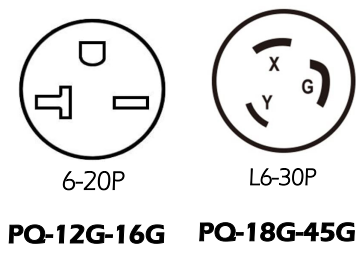

P Quadro

Case Features:

- Available for Gelato & Ice Cream, Pastry, Desserts
- Easy opening rear door
- LED light technology enhances presentation
- Fixed front glass or optional opening front glass
- Offered in various size configurations with multiple cases integrated together
- Available in coordinating 45° Angle Display Cases
- Classic European design – simple, stylish, elegant & functional

GELATO

Plug Types

GRAB 'N' GO REFRIGERATED

All Refrigerated and Grab and Go Displays

DISPLAY CASES

Type	Model	Width	Depth	Height	Electrical Requirements
GELATO	PQ-12G	48" (1215mm)	48" (1217mm)	49.75" (1260mm)	220V/1Phase/60Hz/20 Amp
	PQ-16G	61" (1550mm)	48" (1217mm)	49.75" (1260mm)	220V/1Phase/60Hz/20 Amp
	PQ-18G	67.75" (1720mm)	48" (1217mm)	49.75" (1260mm)	220V/1Phase/60Hz/25 Amp
	PQ-24G	88.25" (2240mm)	48" (1217mm)	49.75" (1260mm)	220V/1Phase/60Hz/30 Amp
45° Angle	PQ-45G	78.8" (2001mm)	48" (1217mm)	49.75" (1260mm)	220V/1Phase/60Hz/30 Amp
REFRIGERATED	PQ-1215P	48" (1215mm)	48" (1217mm)	49.75" (1260mm)	220V/1Phase/60Hz/10 Amp
	PQ-1550P	61" (1550mm)	48" (1217mm)	49.75" (1260mm)	220V/1Phase/60Hz/10 Amp
	PQ-1720P	67.75" (1720mm)	48" (1217mm)	49.75" (1260mm)	220V/1Phase/60Hz/10 Amp
	PQ-2240P	88.25" (2240mm)	48" (1217mm)	49.75" (1260mm)	220V/1Phase/60Hz/10 Amp
45° Angle	PQ-45P	78.8" (2001mm)	48" (1217mm)	49.75" (1260mm)	220V/1Phase/60Hz/15 Amp
Grab 'n' Go	PQ-1215PG	48" (1215mm)	40.75" (1031mm)	49.75" (1260mm)	220V/1Phase/60Hz/10 Amp
	PQ-1550PG	61" (1550mm)	40.75" (1031mm)	49.75" (1260mm)	220V/1Phase/60Hz/10 Amp
	PQ-1720PG	67.75" (1720mm)	40.75" (1031mm)	49.75" (1260mm)	220V/1Phase/60Hz/10 Amp