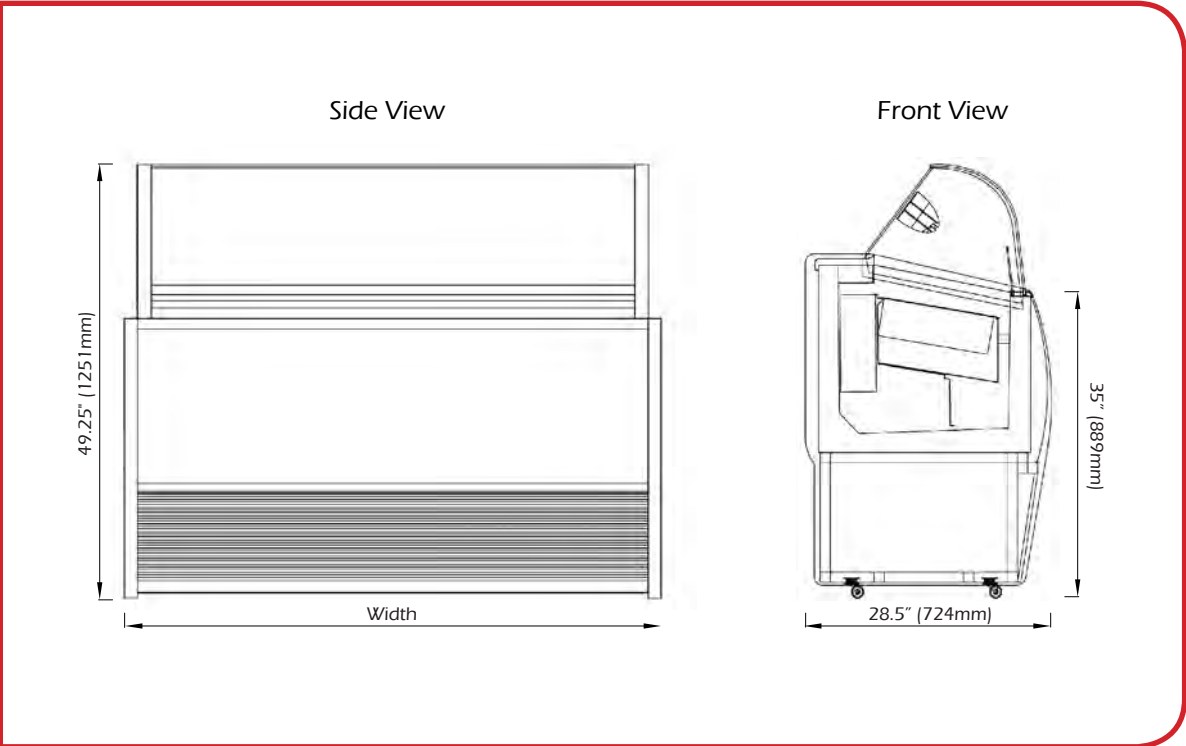

EZ Series

GELATO

EZ-Series Display Case

- Available for Gelato or Ice Cream
- Affordable, attractive, small and mobile
- Available in 6, 7 or 8 flavor pans
- Unique compact design is the ultimate solution for limited space applications, making it possible for stores and restaurants to offer gelato products

FEATURES

GELATO

DISPLAY CASES

Model	Width	Depth	Height	5 Ltr. Pans	Electrical Requirements
SLM - 6	49" (1239mm)	29" (724mm)	50" (1251mm)	6	220V/1Phase/60Hz/10 Amps
SLM - 7	56" (1417mm)	29" (724mm)	50" (1251mm)	7	220V/1Phase/60Hz/10 Amps
SLM - 8	63" (1601mm)	29" (724mm)	50" (1251mm)	8	220V/1Phase/60Hz/10 Amps