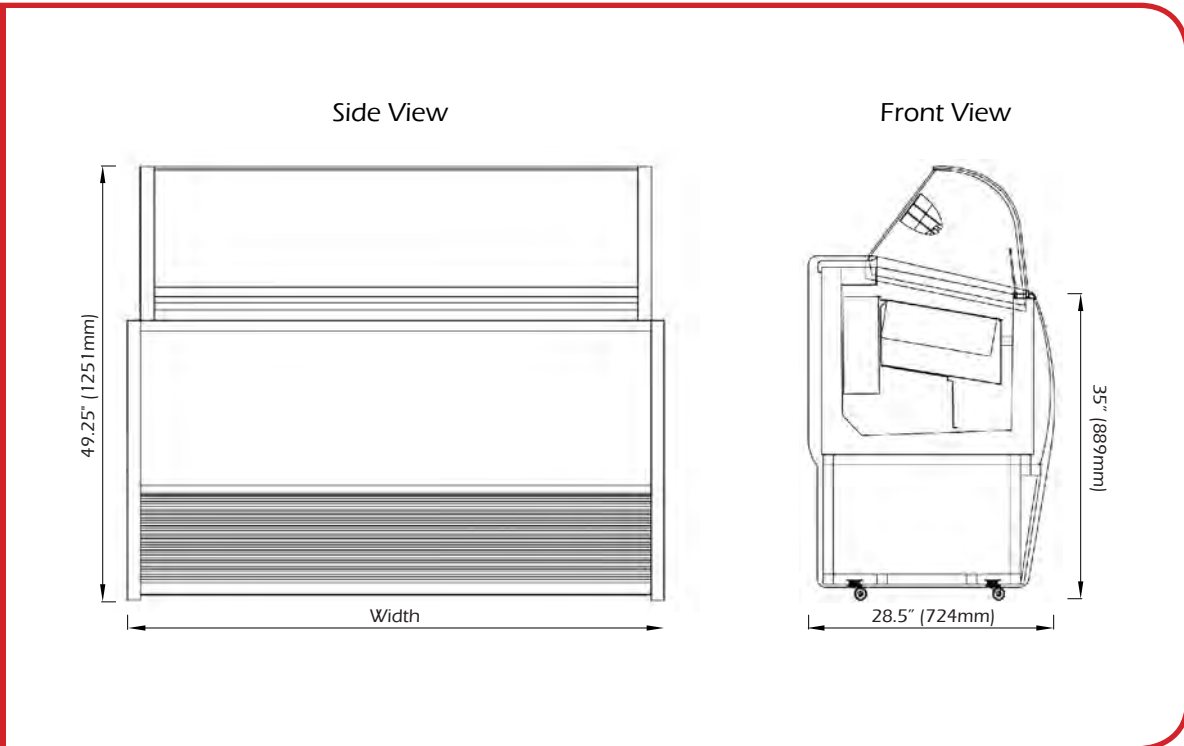

EZ Series

GELATO

EZ-Series Display Case

- Available for Gelato or Ice Cream
- Affordable, attractive, small and mobile
- Available in 6, 7 or 8 flavor pans
- Unique compact design is the ultimate solution for limited space applications, making it possible for stores and restaurants to offer gelato products

FEATURES

GELATO

Plug Type
(All Models)

6-15P

DISPLAY CASES

Model	Width	Depth	Height	5 Ltr. Pans	Electrical Requirements
SLM - 6	49" (1239mm)	29" (724mm)	50" (1251mm)	6	220V/1Phase/60Hz/10 Amps
SLM - 7	56" (1417mm)	29" (724mm)	50" (1251mm)	7	220V/1Phase/60Hz/10 Amps
SLM - 8	63" (1601mm)	29" (724mm)	50" (1251mm)	8	220V/1Phase/60Hz/10 Amps