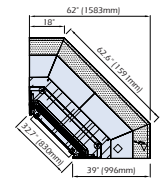

HEATED

REFRIGERATED

HEATED VENTILATED

DCIR90

BAIN MARIE

DRY HEATED DECK

SALADS

GELATO

DISPLAY CASES