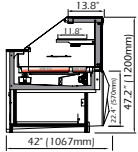

HEATED

REFRIGERATED

HEATED VENTILATED

DAQV