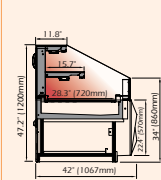

HEATED

REFRIGERATED

HEATED VENTILATED

DAQ

BAIN MARIE

DRY HEATED DECK

SALADS

GELATO

DISPLAY CASES