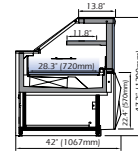

HEATED

REFRIGERATED

HEATED VENTILATED

DVS

BAIN MARIE

DRY HEATED DECK

SALADS

GELATO

DISPLAY CASES