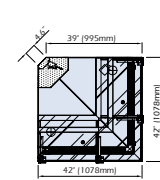

HEATED

REFRIGERATED

HEATED VENTILATED

DCER90

BAIN MARIE

DRY HEATED DECK

SALADS

GELATO

DISPLAY CASES