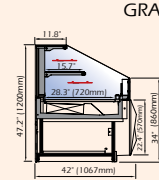

HEATED

REFRIGERATED

HEATED VENTILATED

DVM

BAIN MARIE

DRY HEATED DECK

SALADS

GELATO

DISPLAY CASES