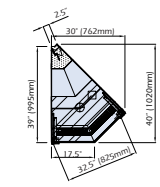

HEATED

REFRIGERATED

HEATED VENTILATED

BAIN MARIE

DRY HEATED DECK

SALADS

GELATO

DCER45

DISPLAY CASES