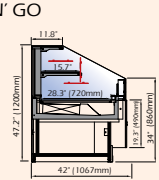

DSM
Remote only