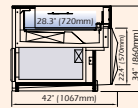

HEATED

REFRIGERATED

HEATED VENTILATED

DVSF

BAIN MARIE

DRY HEATED DECK

SALADS

GELATO

DISPLAY CASES