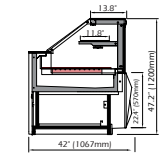

DRY HEATED DECK

DTA