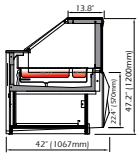

BAIN MARIE

DBM