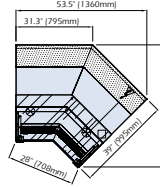

DCIR45

DISPLAY CASES