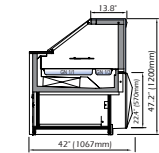

SALADS

DSLS