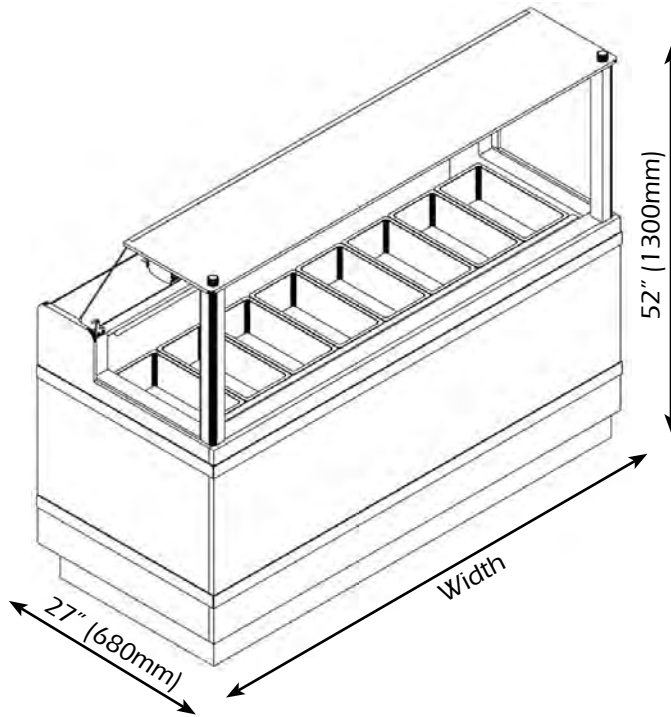

APG

Series

GELATO

APG - Series Display Case

- Available for Gelato & Ice Cream
- Affordable, attractive, small and mobile
- Available in 6, 7, 8 or 10 flavor pans
- Unique compact design is the ultimate solution for limited space applications, making it possible for stores and restaurants to offer gelato products
- Optional wheels

FEATURES

gti
DESIGNS

35 Trade Zone Court ■ Ronkonkoma, NY 11779 ■ www.gtidesigns.com
Phone 631.981.2100 ■ Fax 631.981.3509 ■ CustomerService@gtidesigns.com

GELATO

Plug Type
(All Models)

6-15P

DISPLAY CASES

Model	Width	Depth	Height	5 Ltr. Pans	Electrical Requirements
APG - 6	48" (1195mm)	27" (680mm)	52" (1300mm)	6	220V/1Phase/60Hz/10 Amps
APG - 7	55" (1375mm)	27" (680mm)	52" (1300mm)	7	220V/1Phase/60Hz/10 Amps
APG - 8	62" (1555mm)	27" (680mm)	52" (1300mm)	8	220V/1Phase/60Hz/10 Amps
APG - 10	77" (1950mm)	27" (680mm)	52" (1300mm)	10	220V/1Phase/60Hz/15 Amps