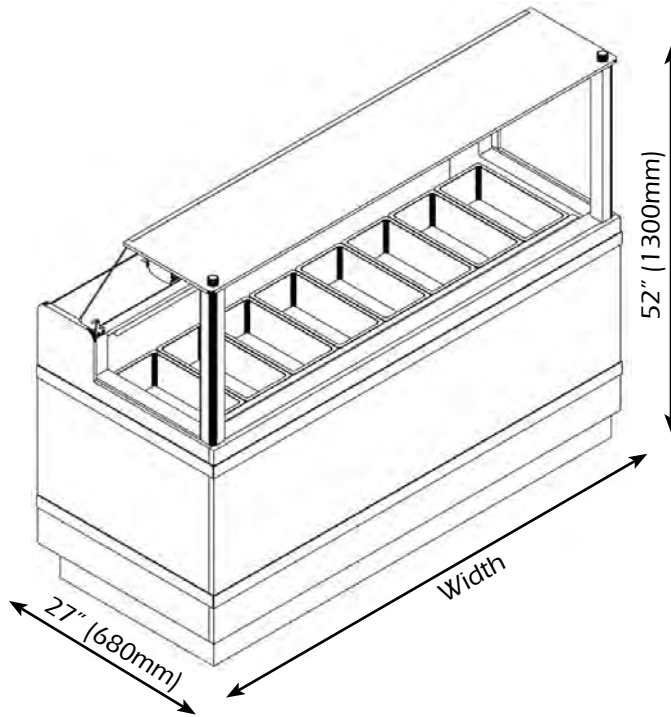

APG Series

GELATO

APG - Series Display Case

- Available for Gelato & Ice Cream
- Affordable, attractive, small and mobile
- Available in 6, 7, 8 or 10 flavor pans
- Unique compact design is the ultimate solution for limited space applications, making it possible for stores and restaurants to offer gelato products
- Optional wheels

FEATURES

GELATO

Plug Type
(All Models)

6-15P

DISPLAY CASES

Model	Width	Depth	Height	5 Ltr. Pans	Electrical Requirements
APG - 6	48" (1195mm)	27" (680mm)	52" (1300mm)	6	220V/1Phase/60Hz/10 Amps
APG - 7	55" (1375mm)	27" (680mm)	52" (1300mm)	7	220V/1Phase/60Hz/10 Amps
APG - 8	62" (1555mm)	27" (680mm)	52" (1300mm)	8	220V/1Phase/60Hz/10 Amps
APG - 10	77" (1950mm)	27" (680mm)	52" (1300mm)	10	220V/1Phase/60Hz/15 Amps