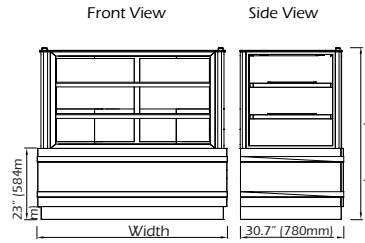

Refrigerated with Self Contained Compressor - 3 Level