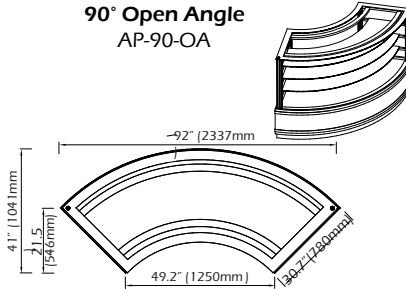

90° Closed Angle AP-90-CA

Models 16-20amps

All cases are available in Neutral /Dry without Compressor

DISPLAY CASES

Type	Model	Width	Depth (Standard)	Depth (Narrow)	Height	Electrical Requirements
Refrigerated with Self Contained Compressor 4 Level	AP-1000UC4	41" (1040mm)	30.7" (780mm)	27.16" (690mm)	57.1" (1450mm)	220V/1 Phase/60Hz/15 Amps
	AP-1500UC4	60.63" (1540mm)	30.7" (780mm)	27.16" (690mm)	57.1" (1450mm)	220V/1 Phase/60Hz/15 Amps
	AP-2000UC4	80.31" (2040mm)	30.7" (780mm)	27.16" (690mm)	57.1" (1450mm)	220V/1 Phase/60Hz/20 Amps
	AP-2500UC4	100" (2540mm)	30.7" (780mm)	27.16" (690mm)	57.1" (1450mm)	220V/1 Phase/60Hz/20 Amps
	90° Open Angle AP-90-OAUC4	92" (2337mm)	30.7" (780mm)	27.16" (690mm)	57.1" (1450mm)	220V/1 Phase/60Hz/20 Amps
Refrigerated with Self Contained Compressor 3 Level	AP-1000UC3	41" (1040mm)	30.7" (780mm)	27.16" (690mm)	51.25" (1300mm)	220V/1 Phase/60Hz/15 Amps
	AP-1500UC3	60.63" (1540mm)	30.7" (780mm)	27.16" (690mm)	51.25" (1300mm)	220V/1 Phase/60Hz/15 Amps
	AP-2000UC3	80.31" (2040mm)	30.7" (780mm)	27.16" (690mm)	51.25" (1300mm)	220V/1 Phase/60Hz/20 Amps
	AP-2500UC3	100" (2540mm)	30.7" (780mm)	27.16" (690mm)	51.25" (1300mm)	220V/1 Phase/60Hz/20 Amps
	90° Open Angle AP-90-OAUC3	92" (2337mm)	30.7" (780mm)	27.16" (690mm)	51.25" (1300mm)	220V/1 Phase/60Hz/20 Amps
Refrigerated with Remote Compressor	AP-1000RC	41" (1040mm)	30.7" (780mm)	27.16" (690mm)	51.25" (1300mm)	220V/1 Phase/60Hz/15 Amps
	AP-1500RC	60.63" (1540mm)	30.7" (780mm)	27.16" (690mm)	51.25" (1300mm)	220V/1 Phase/60Hz/15 Amps
	AP-2000RC	80.31" (2040mm)	30.7" (780mm)	27.16" (690mm)	51.25" (1300mm)	220V/1 Phase/60Hz/20 Amps
	AP-2500RC	100" (2540mm)	30.7" (780mm)	27.16" (690mm)	51.25" (1300mm)	220V/1 Phase/60Hz/20 Amps
	90° Open Angle AP-90-OARC	92" (2337mm)	30.7" (780mm)	27.16" (690mm)	51.25" (1300mm)	220V/1 Phase/60Hz/20 Amps
Refrigerated with Side Compressor	AP-1500SC	59" (1500mm)	30.7" (780mm)	27.16" (690mm)	51.25" (1300mm)	220V/1 Phase/60Hz/15 Amps
	AP-2000SC	78.74" (2000mm)	30.7" (780mm)	27.16" (690mm)	51.25" (1300mm)	220V/1 Phase/60Hz/15 Amps
	AP-2500SC	98.42" (2500mm)	30.7" (780mm)	27.16" (690mm)	51.25" (1300mm)	220V/1 Phase/60Hz/15 Amps
	AP-3000SC	118.1" (3000mm)	30.7" (780mm)	27.16" (690mm)	51.25" (1300mm)	220V/1 Phase/60Hz/20 Amps
Neutral/ Dry without Compressor	AP-1000N	41" (1040mm)	30.7" (780mm)	27.16" (690mm)	51.25" (1300mm)	220V/1 Phase/60Hz/5 Amps
	AP-1500N	60.63" (1540mm)	30.7" (780mm)	27.16" (690mm)	51.25" (1300mm)	220V/1 Phase/60Hz/5 Amps
	AP-2000N	80.31" (2040mm)	30.7" (780mm)	27.16" (690mm)	51.25" (1300mm)	220V/1 Phase/60Hz/5 Amps
	AP-2500N	100" (2540mm)	30.7" (780mm)	27.16" (690mm)	51.25" (1300mm)	220V/1 Phase/60Hz/5 Amps
	90° Open Angle AP-90-OAN	92" (2337mm)	30.7" (780mm)	27.16" (690mm)	51.25" (1300mm)	220V/1 Phase/60Hz/5 Amps
90° Closed Angle AP-90CA	26.8" (681mm)	-	27.16" (690mm)	51.25" (1300mm)	220V/1 Phase/60Hz/20 Amps	