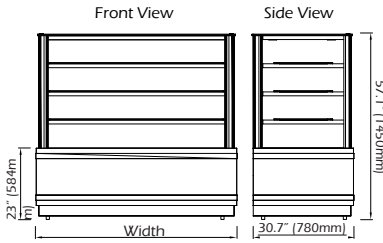

Refrigerated with Self Contained Compressor - 4 Level